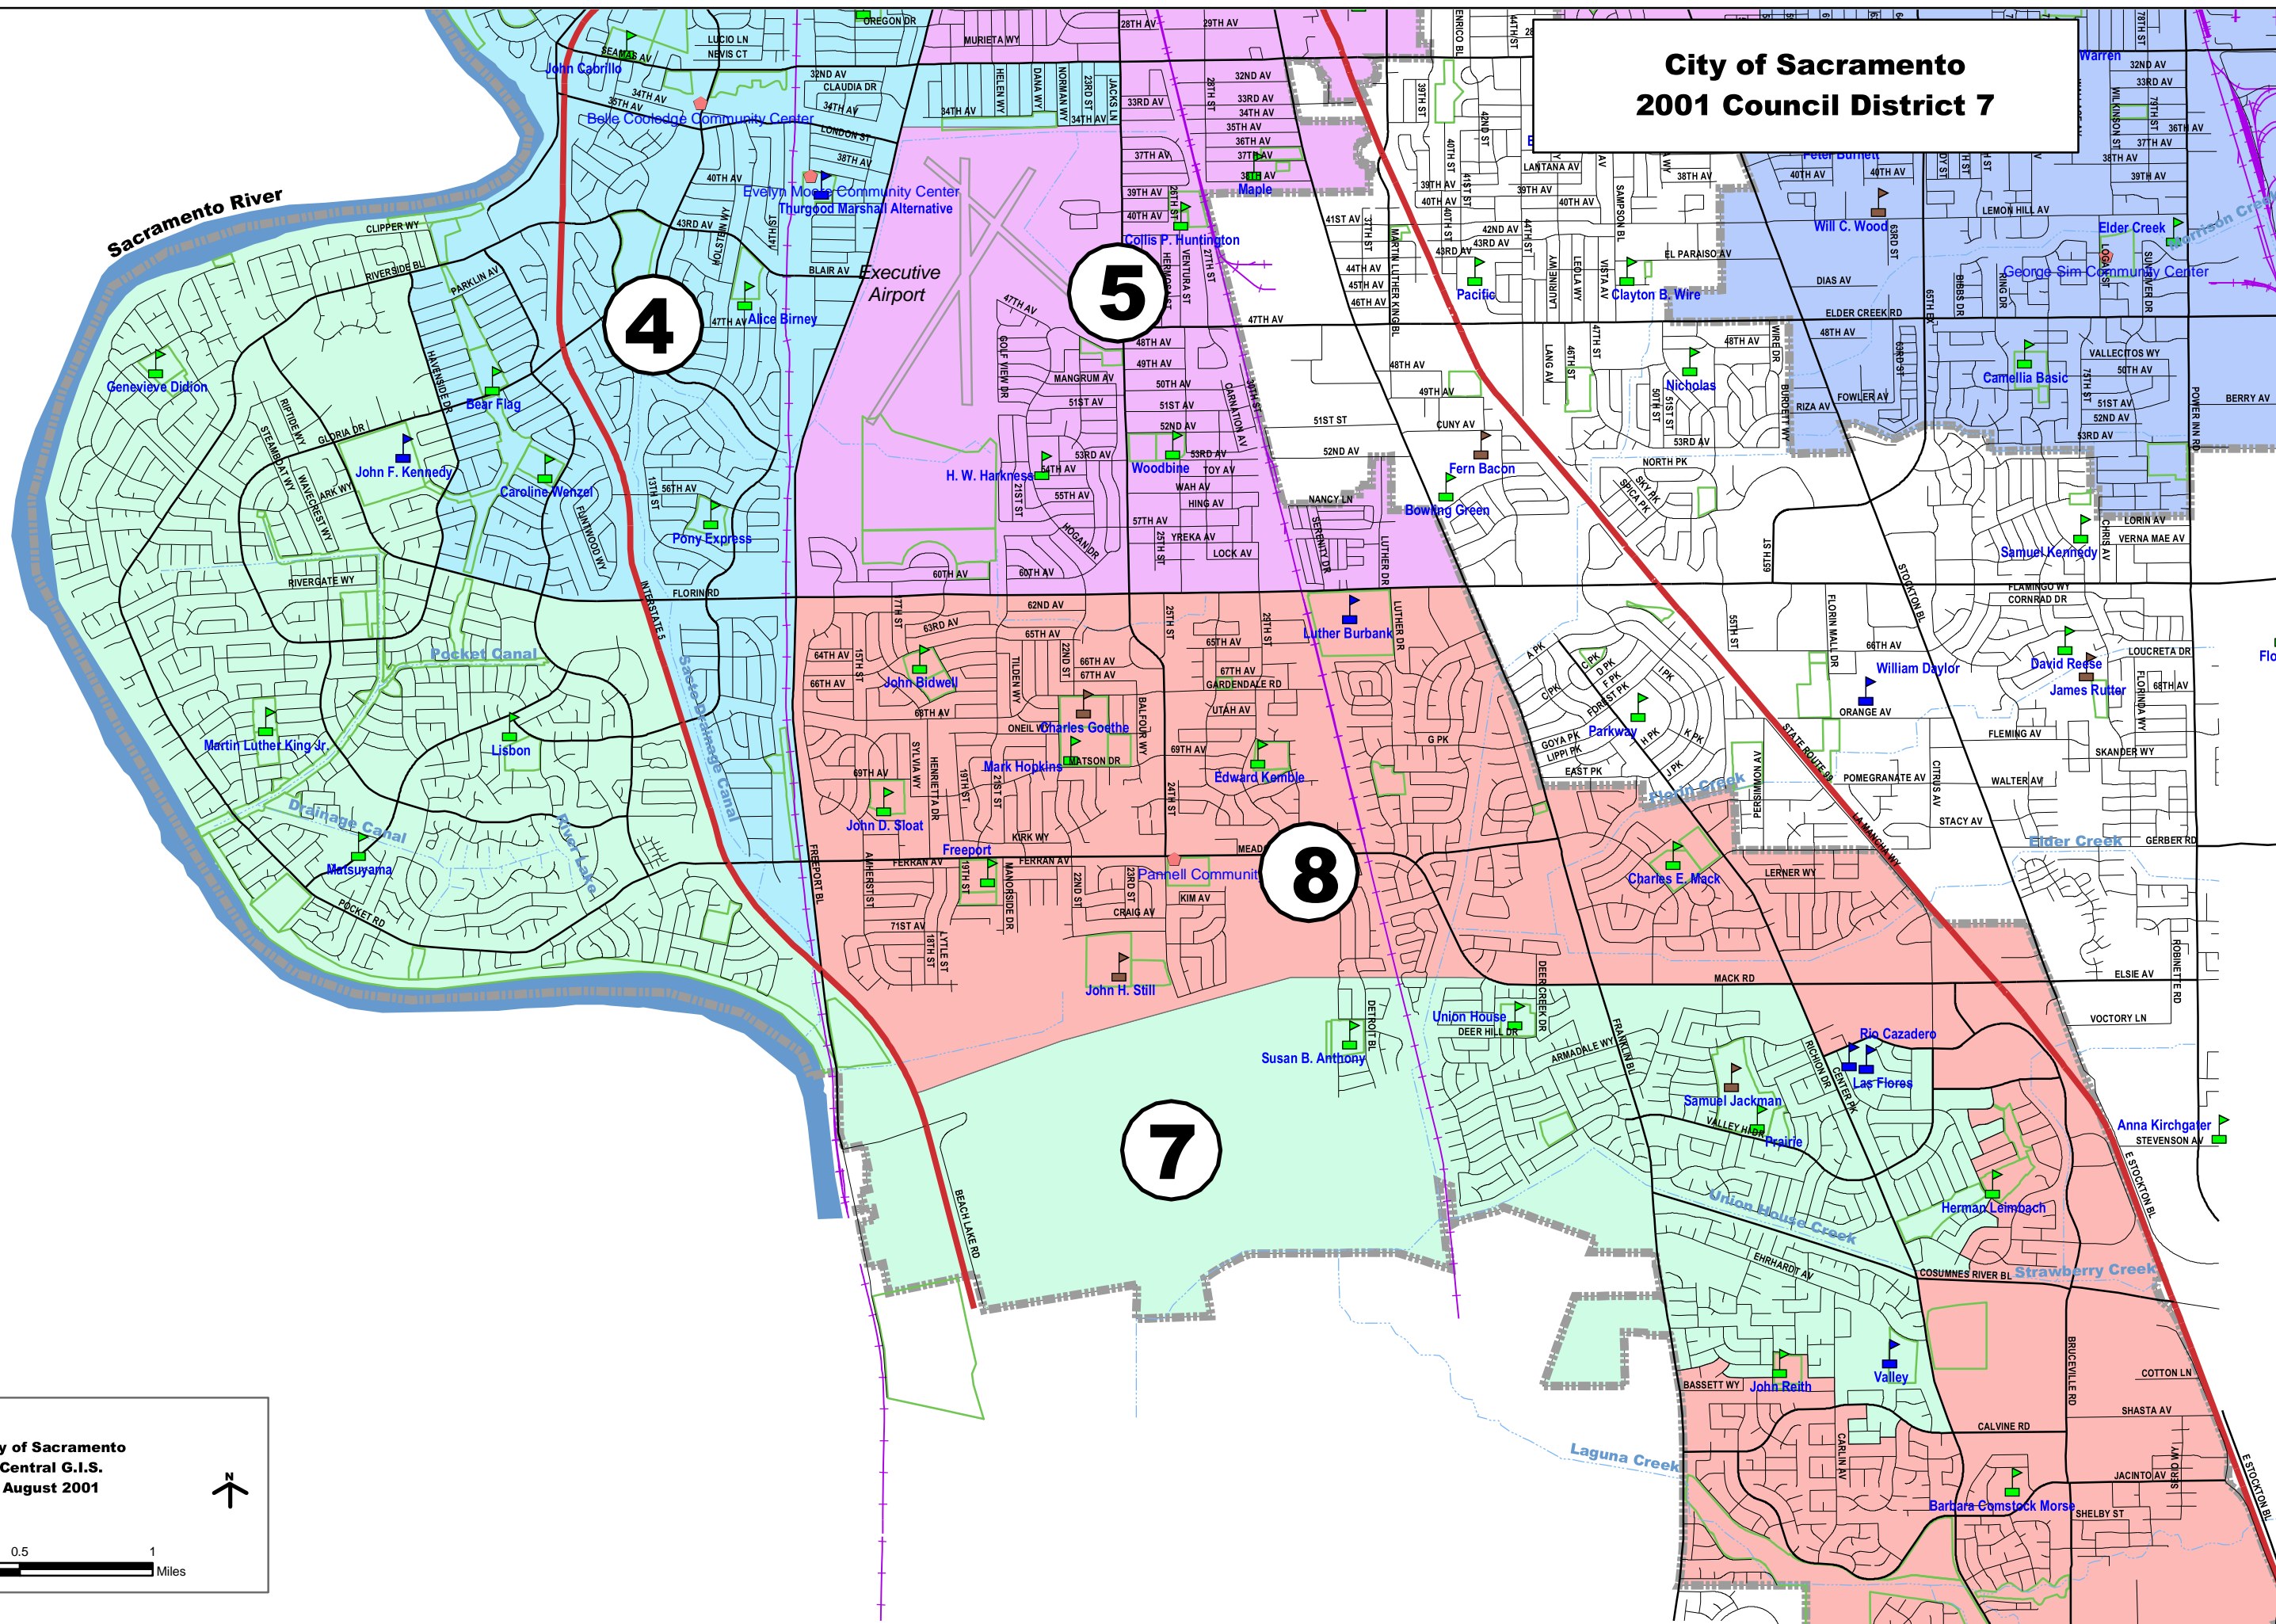

City of Sacramento 2001 Council District 7

4

5

8

7

City of Sacramento
Central G.I.S.
August 2001

0 0.5 1 Miles