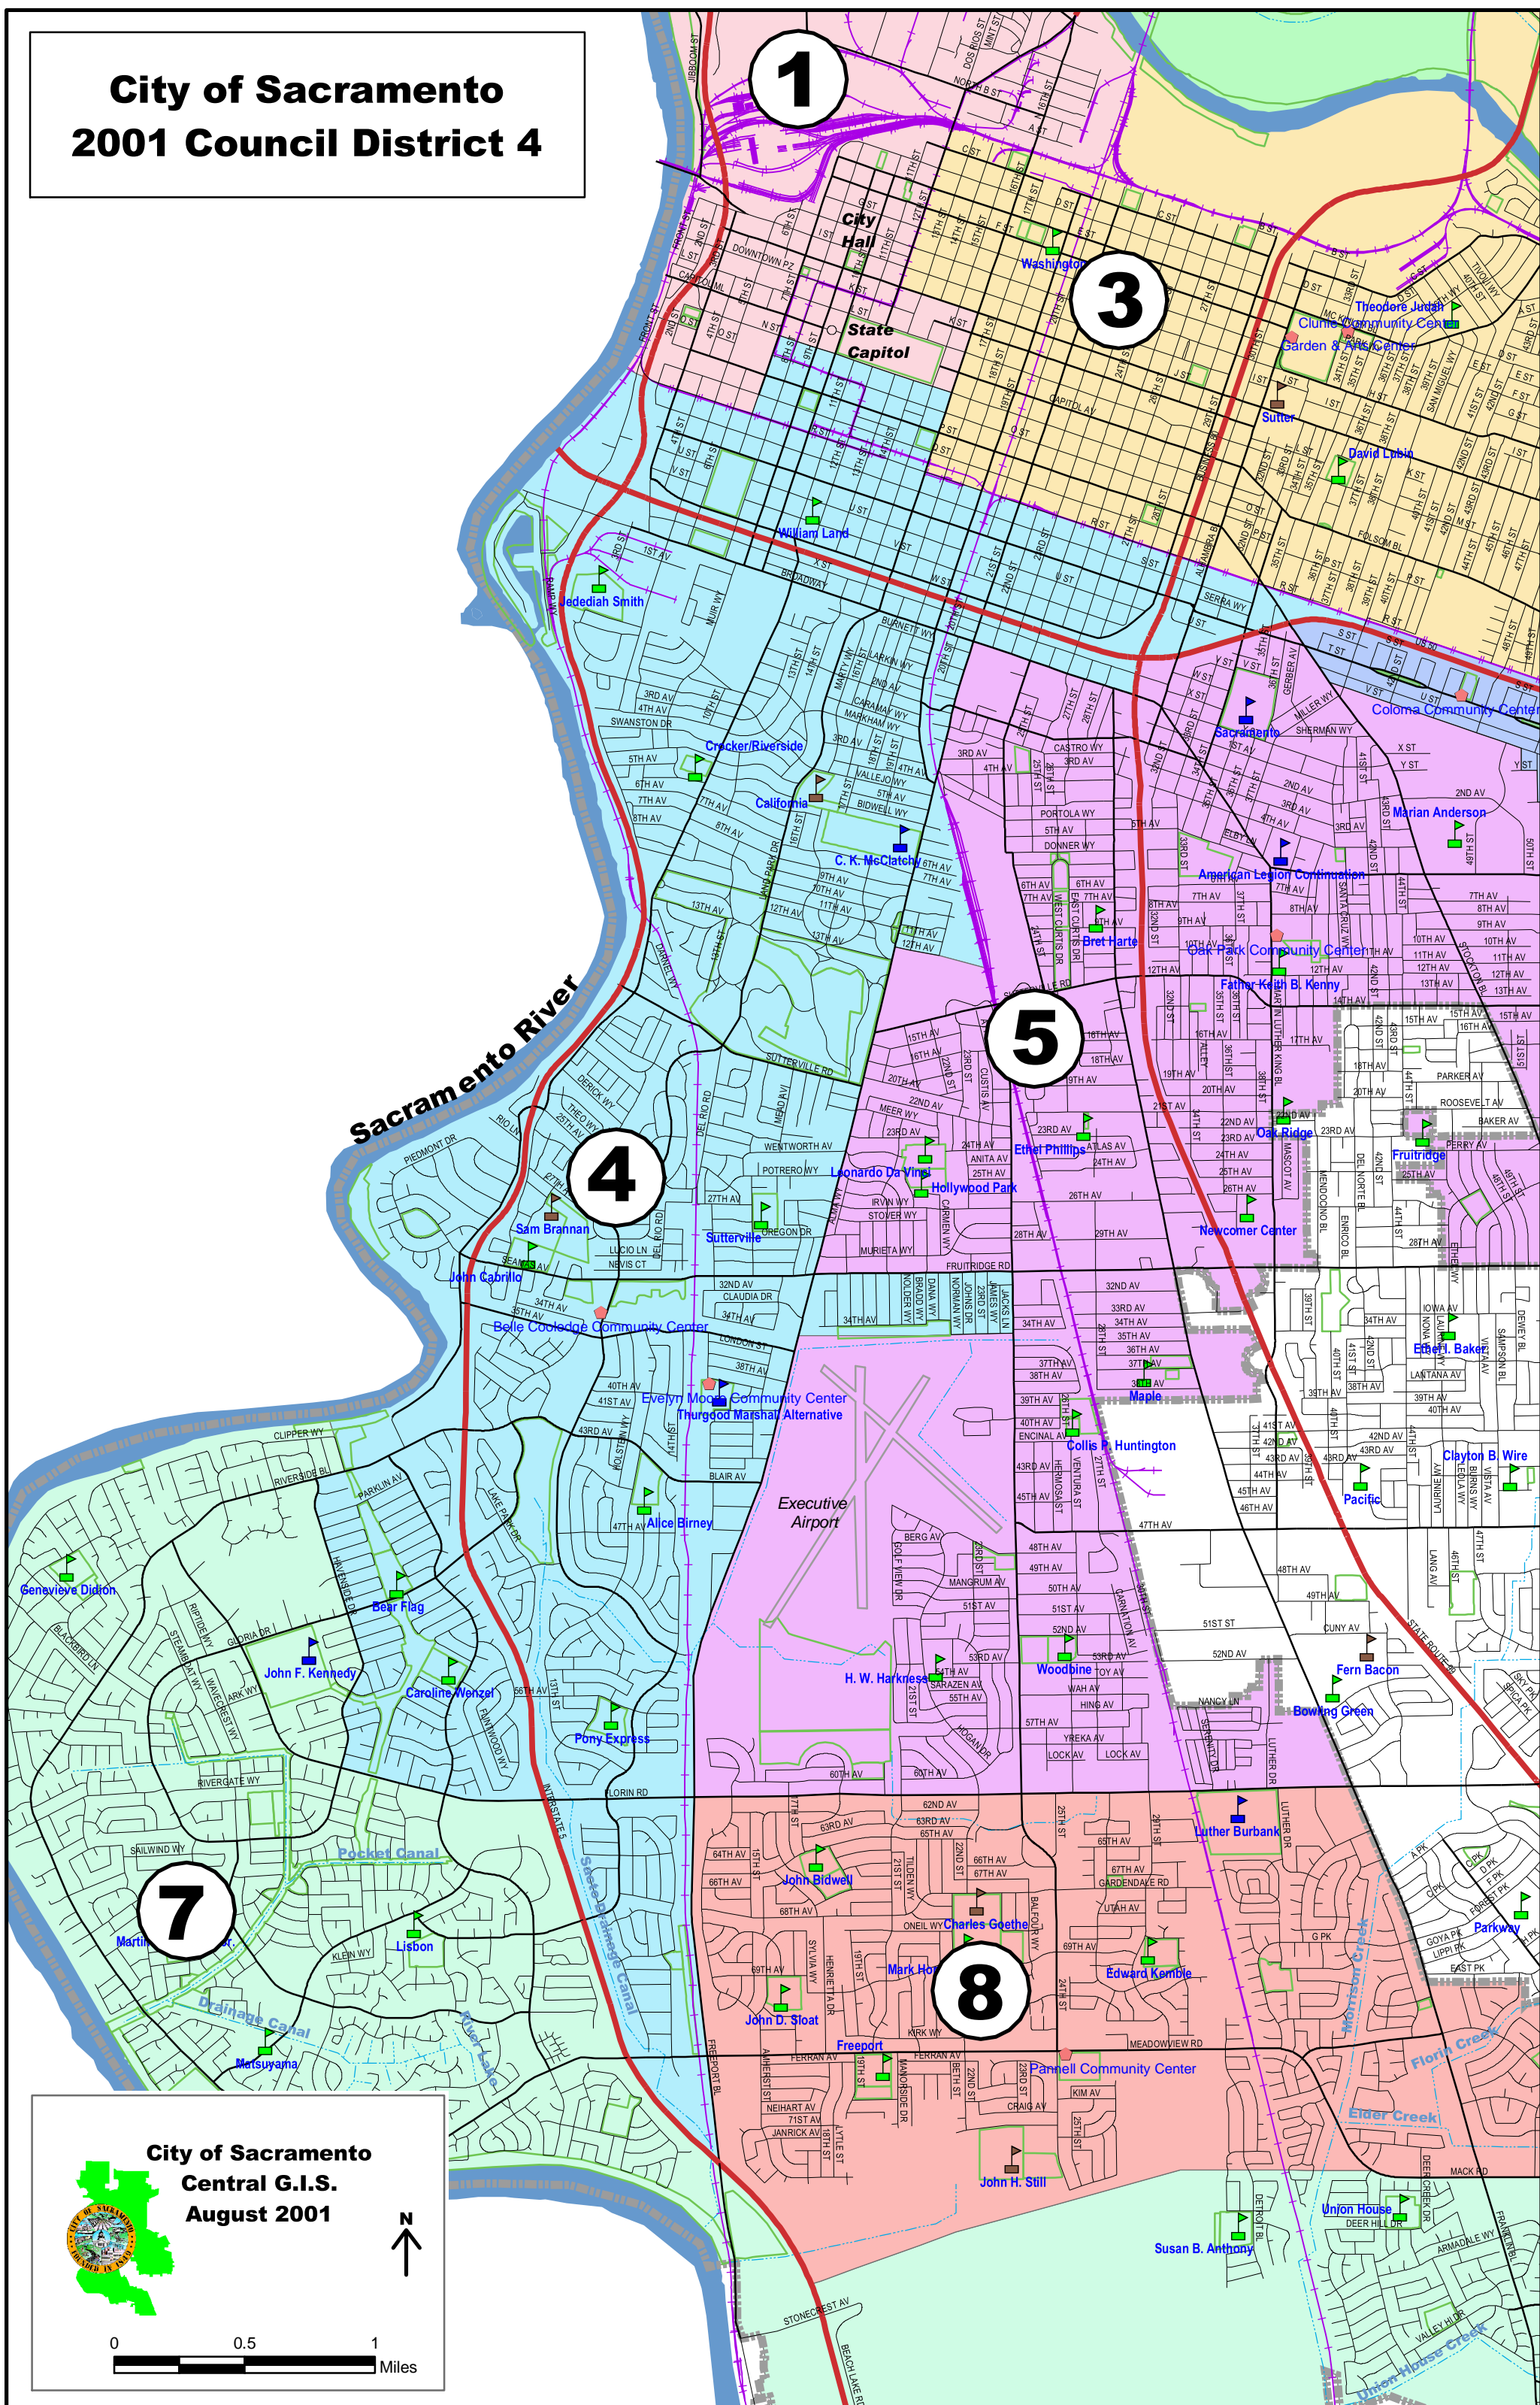

City of Sacramento 2001 Council District 4

**City of Sacramento
Central G.I.S.
August 2001**

N
↑

0 0.5 1 Miles