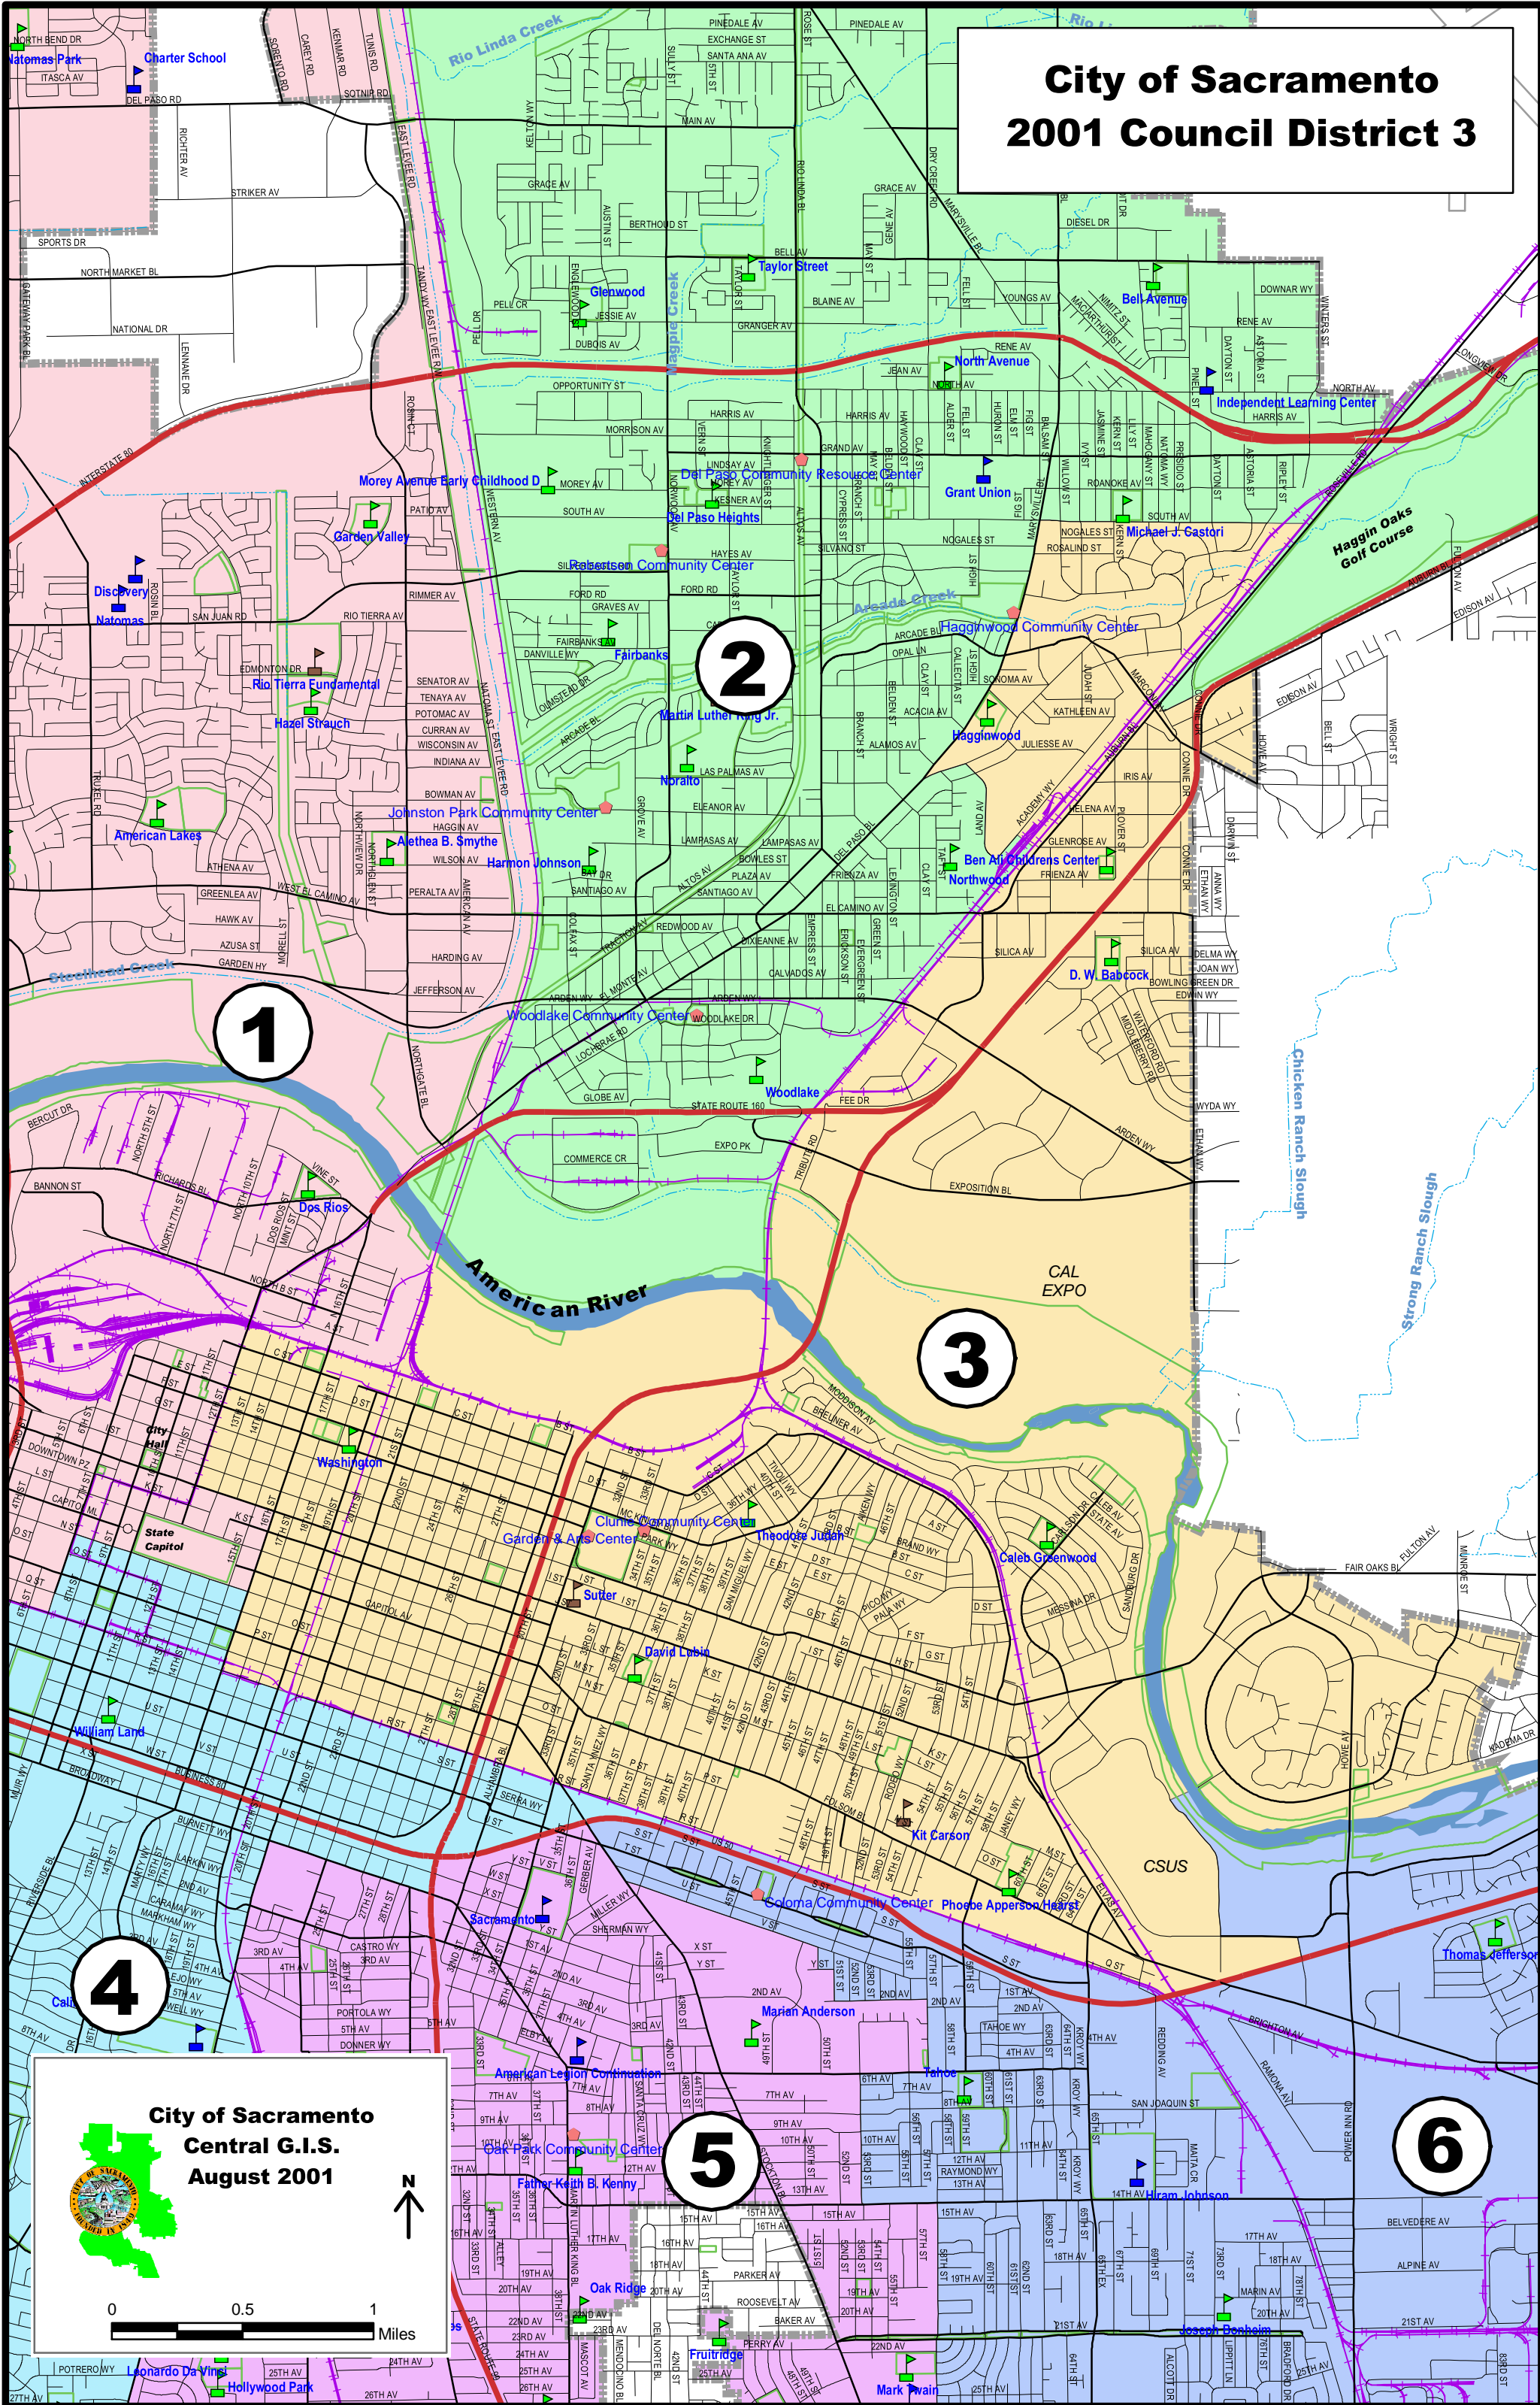

City of Sacramento 2001 Council District 3

1

2

3

4

5

6

**City of Sacramento
Central G.I.S.
August 2001**

0 0.5 1 Miles

N